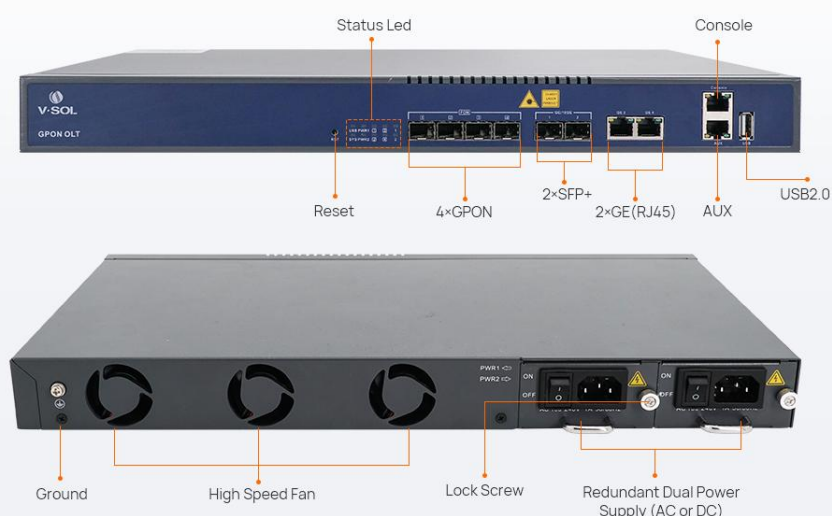

Easy Configuration, Plug & Play

Template configuration, plug and play, fast deployment

Ordering Information:

Product Name	Product description	Power Configuration	Accessories
V1600G0-B	4*GPON, 2*RJ45+2*SFP/SFP+	1*AC power 2*AC power 2*DC power 1*AC power + 1* DC power	GPON SFP C++ module GPON SFP C+++ module 1G SFP module 10G SFP+ module