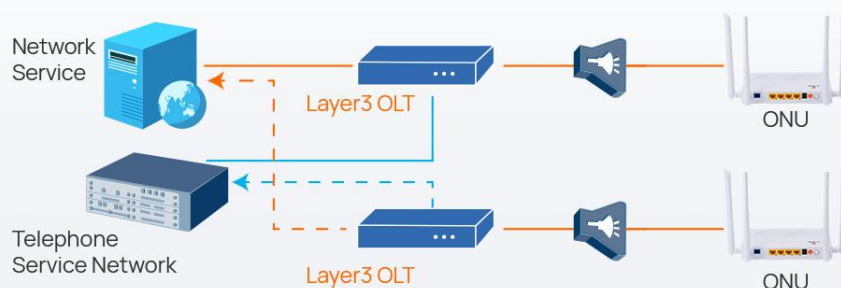

GPON OLT V1600G0-B

Pizza-box GPON OLT Meets Flexible and Fixed Broadband Deployment

The V1600G0-B is a pizza-box GPON OLT with 4 PON ports that meets flexible and fast FTTx access, suiting the scenarios such as sparse/ remote/cost-sensitive area, smart industrial park, commercial building and FTTH, etc.

Applicable Scenarios

Template setting parameters, plug & play, easy to navigate FTTH, zero threshold low-cost O&M.

FTTH(Fiber to the Home)

POL Campus Network

Enterprise Optical Network

Broadband Cable TV Network

Cell Broadband Construction

Security Surveillance

L3 OLT = L3 Router + L2 OLT

Provides Layer 3 dynamic routing protocols of RIP/OSPF/BGP, Automatic routing switch for uplink to protect data transmission.