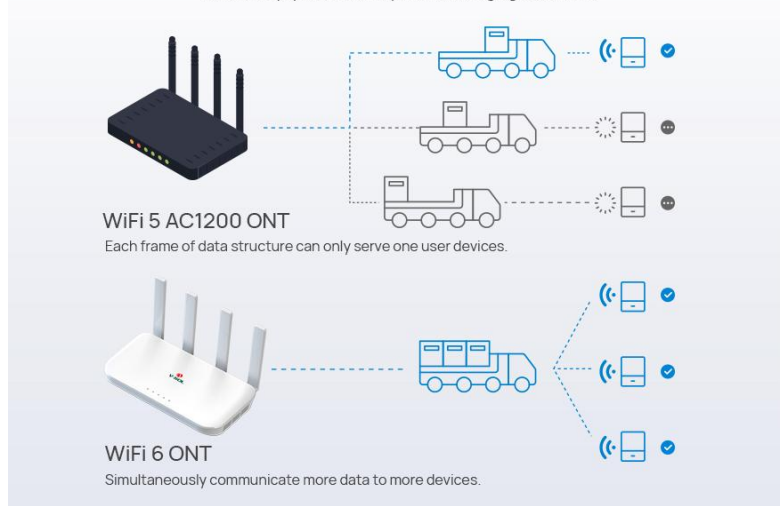

HG325AX XPON Dual-band AX1800 WiFi 6 ONT

AX1800 WiFi 6 | OFDMA Multi-User | One SSID for Dual Band

Realtek Chipset
WiFi 6 Solution

Speed Up to
1800Mbps

MU-MIMO
2x2 5GHz
2x2 2.4GHz

Built-in FEM on Chip
Stronger WiFi Signal

The Era of WiFi 6 ONT, FEM Enhanced Signal

1XPON+4GE+1POTS+1USB3.0+WiFi 6

Dual-band WiFi 6 Speeds Up 52%

The AX1800 ONT rate was 52% higher than that of the previous generation AC1200 ONT.

WiFi 6: OFDMA Technology Reduce Latency by 75%

Reduce equipment latency while leveraging resources

WiFi 6: Save 30% of Power Consumption

4-channel Built-in FEM, Stronger Through-wall Effect

Order Info:

Product Name	Product Description	Accessories
HG325AX	1XPON+4GE+1POTS+WiFi6	AC-DC power adaptor: DC 12V/1.5A