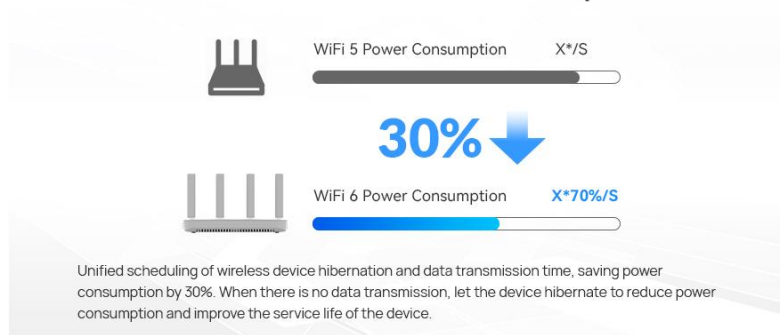

WiFi 6: Save 30% of Power Consumption