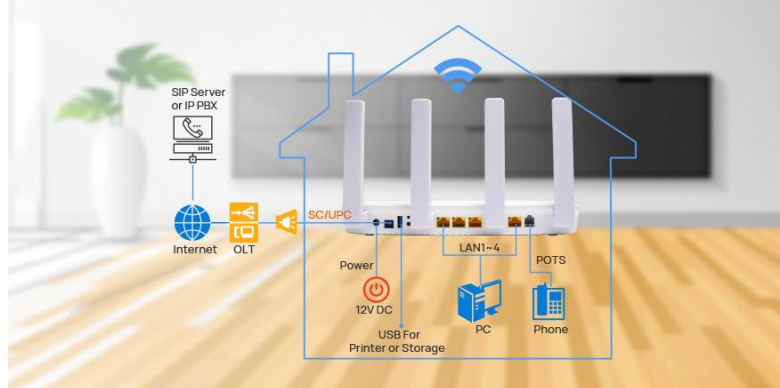

# HG325AX XPON Dual-band AX1800 WiFi 6 ONT

AX1800 WiFi 6 | OFDMA Multi-User | One SSID for Dual Band

Realtek Chipset  
WiFi 6 Solution

Speed Up to  
1800Mbps

MU-MIMO  
2x2 5GHz  
2x2 2.4GHz

Built-in FEM on Chip  
Stronger WiFi Signal

## The Era of WiFi 6 ONT, FEM Enhanced Signal

1XPON+4GE+1POTS+1USB3.0+WiFi 6